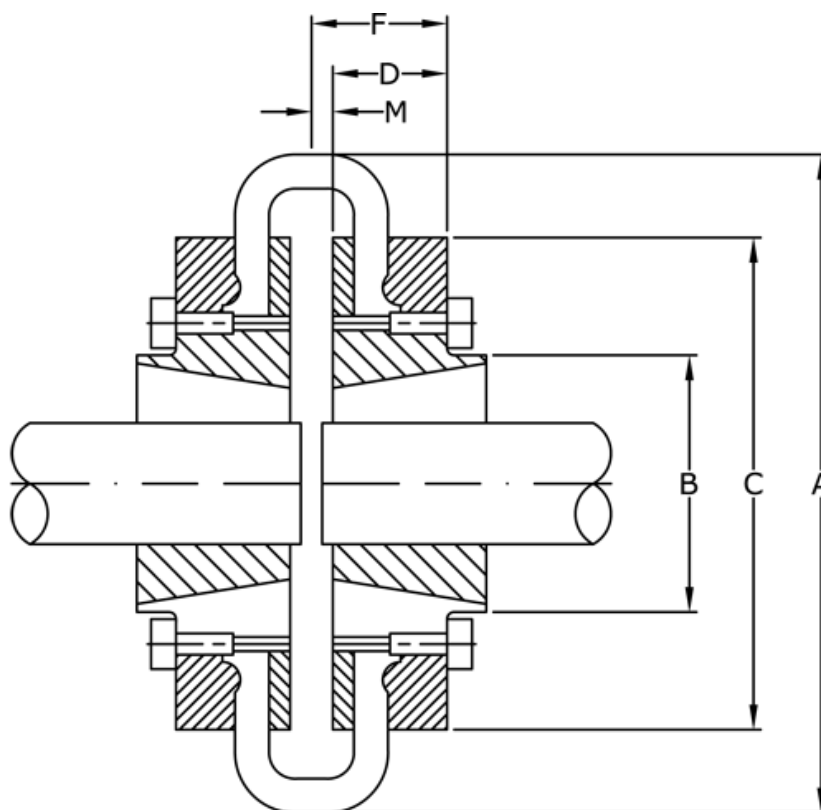

Data Sheet

Article number: 3305160H

Description: Taper flange for tire coupling size 160
for taperbush 4030 ext. mounting

Measures

A	= 405
B	= 197
C	= 347
D	= 77.4
F	= 92.4
For taper bush	= 4030
M	= 15.0
Max. bore mm	= 115

Weight (kg) = 34.1